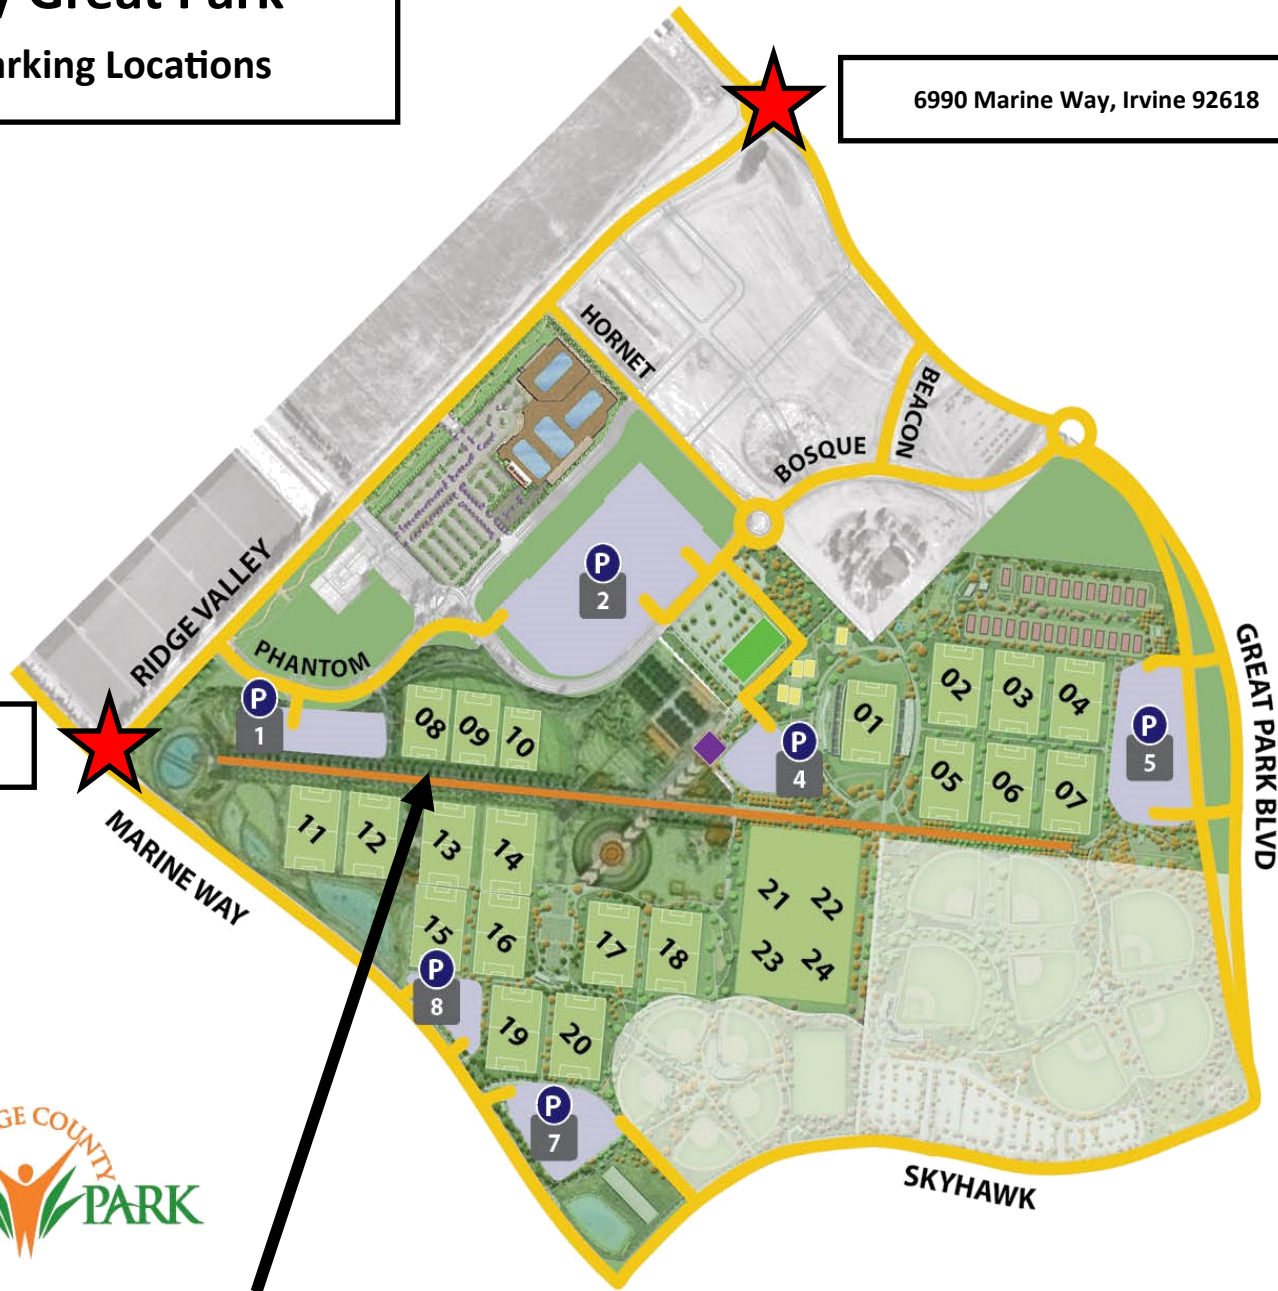

Orange County Great Park

Entry points and Parking Locations

6990 Marine Way, Irvine 92618

6988 Marine Way, Irvine 92618

PLEASE NOTE: Soccer fields #8, #9, & #10 on the map above are #8ss, #9ss, #10ss, & #11ss for the 2018

Lot 1 - (P1)	Ridge Valley > Phantom
Address:	6988 Marine Way, Irvine 92618
5 FREEWAY - SOUTH	
Exit	Sand Canyon
LT	Sand Canyon
RT	Marine Way
LT	Ridge Valley
RT	Phantom
5 FREEWAY - NORTH	
Exit	Sand Canyon
RT	Sand Canyon
LT	Marine Way
LT	Ridge Valley
RT	Phantom

Lot 4 - (P4)	Great Park Blvd. > Bosque
Address:	6990 Great Park Blvd, Irvine 92618
5 FREEWAY - SOUTH	
Exit	Sand Canyon
LT	Sand Canyon
RT	Great Park Blvd.
RT	Bosque
LT	at First Stop Sign
5 FREEWAY - NORTH	
Exit	Sand Canyon
LT	Sand Canyon
RT	Great Park Blvd.
RT	Bosque
LT	at First Stop Sign

Lot 5 - (P5)	Great Park Blvd.
Address:	6990 Marine Way, Irvine 92618
5 FREEWAY - SOUTH	
Exit	Sand Canyon
LT	Sand Canyon
RT	Great Park Blvd
5 FREEWAY - NORTH	
Exit	Sand Canyon
LT	Sand Canyon
RT	Great Park Blvd